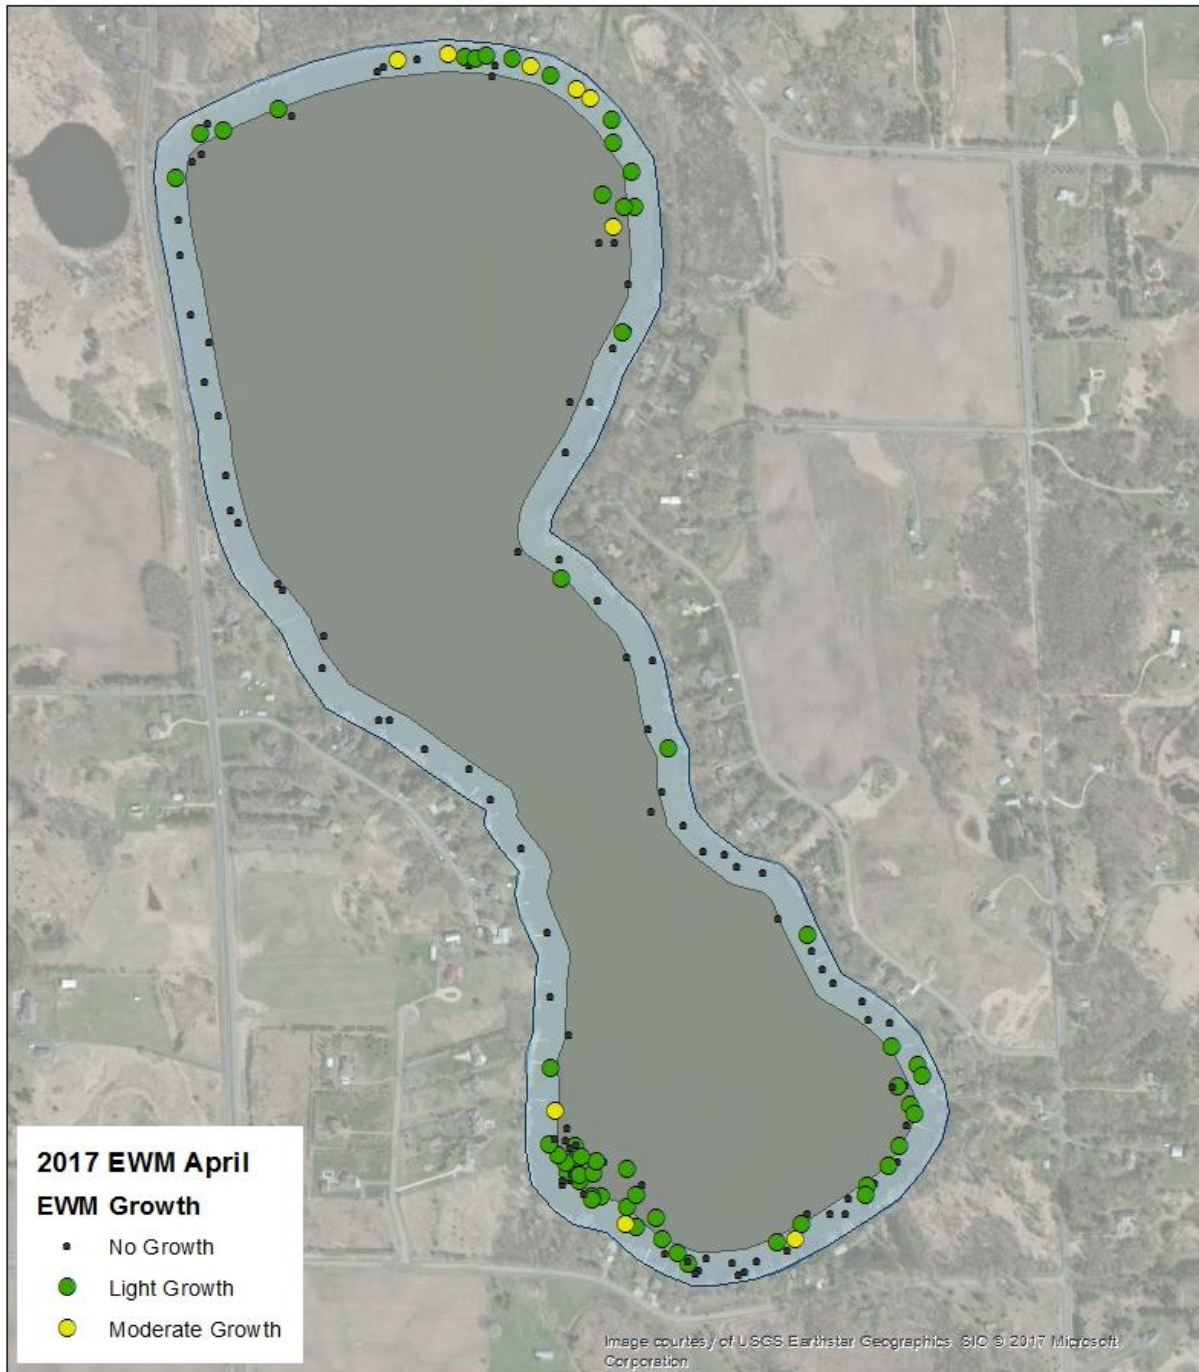

Bone Lake Eurasian Watermilfoil April 21, 2017

Bone Lake ID
82005400

UTM NAD 1983
Blue Water Science

Bone Lake EWM and Lily Growth June 13, 2017

Bone Lake ID
82005400

UTM NAD 1983
Blue Water Science

Bone Lake EWM Growth July 14, 2017

Bone Lake ID
82005400

UTM NAD 1983
Blue Water Science