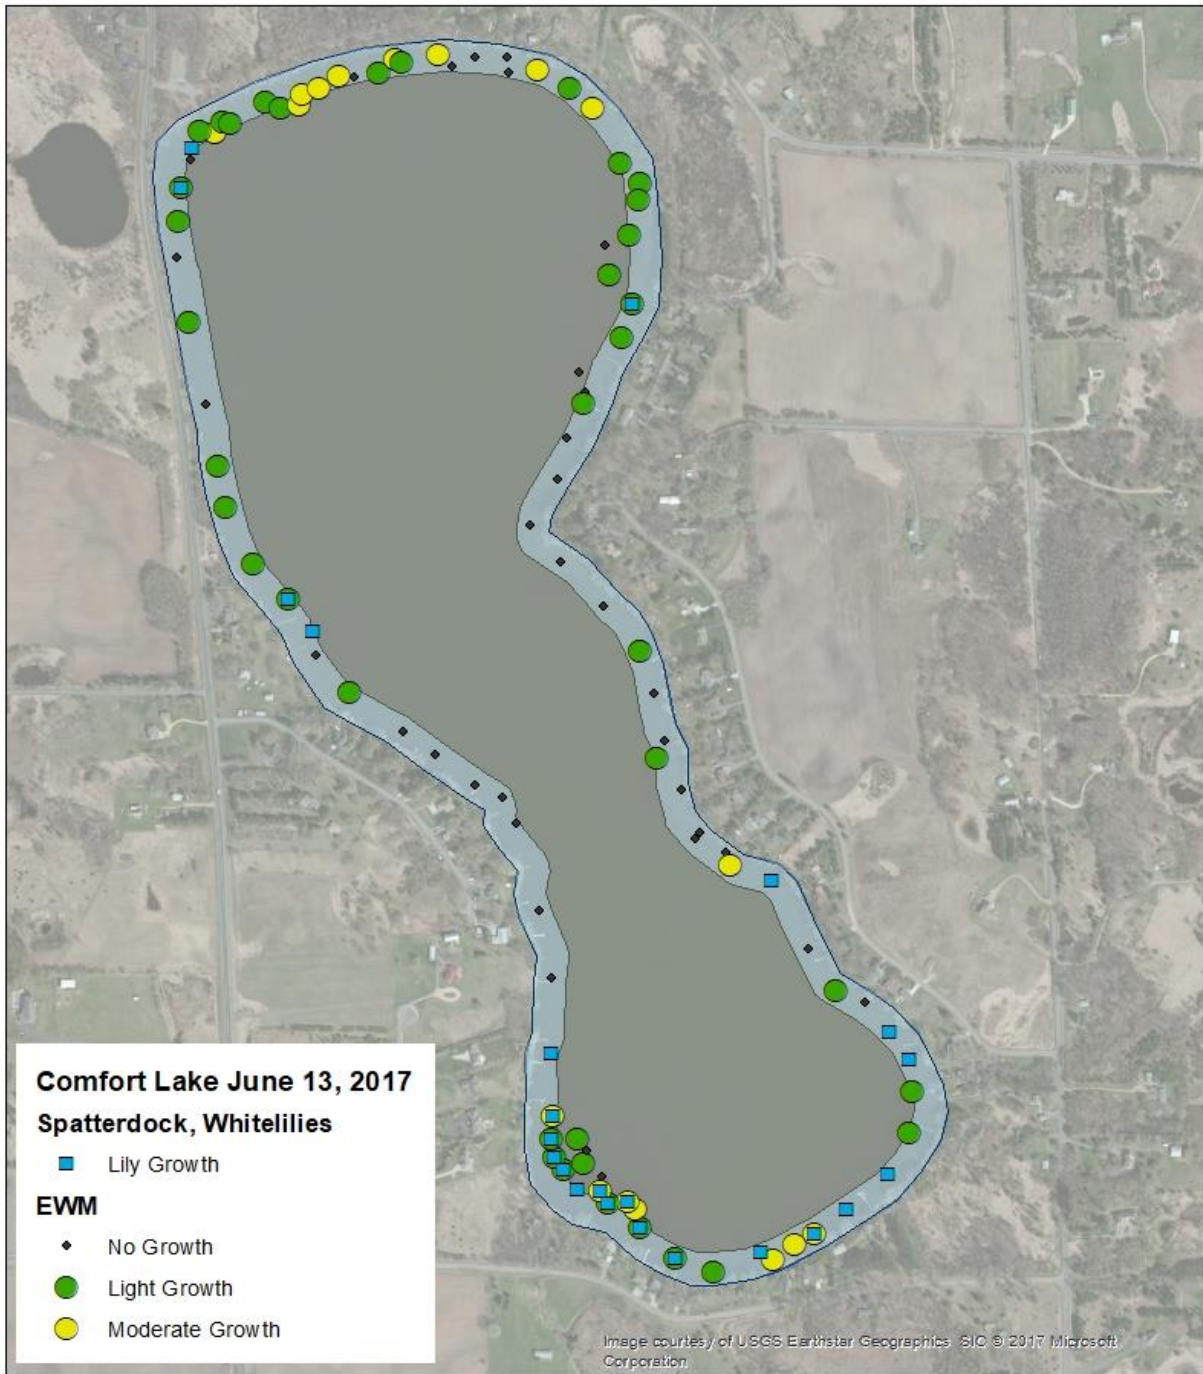

Bone Lake Eurasian Watermilfoil April 21, 2017

Bone Lake ID
82005400

UTM NAD 1983
Blue Water Science

Bone Lake EWM and Lily Growth June 13, 2017

Bone Lake ID
82005400

UTM NAD 1983
Blue Water Science

Bone Lake EWM Growth July 14, 2017

Bone Lake ID
82005400

UTM NAD 1983
Blue Water Science