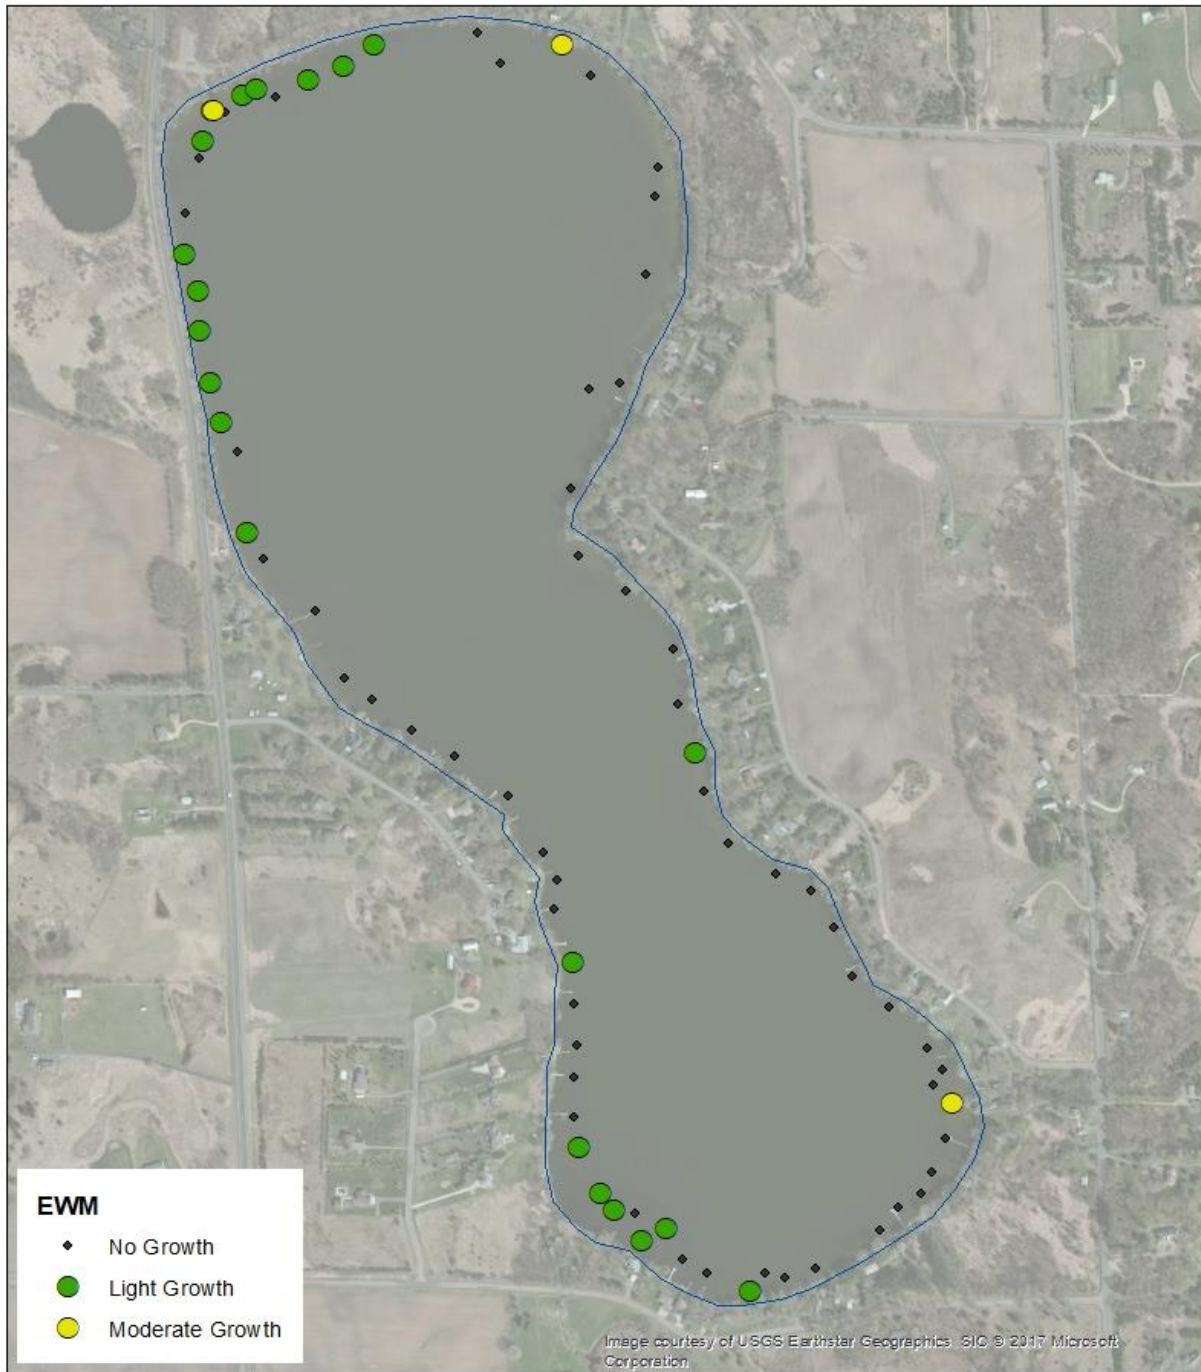

Bone Lake Eurasian Watermilfoil April 21, 2017

Bone Lake ID
82005400

UTM NAD 1983
Blue Water Science

Bone Lake EWM and Lily Growth June 13, 2017

Bone Lake ID
82005400

UTM NAD 1983
Blue Water Science

Bone Lake EWM Growth July 14, 2017

Bone Lake ID
82005400

UTM NAD 1983
Blue Water Science