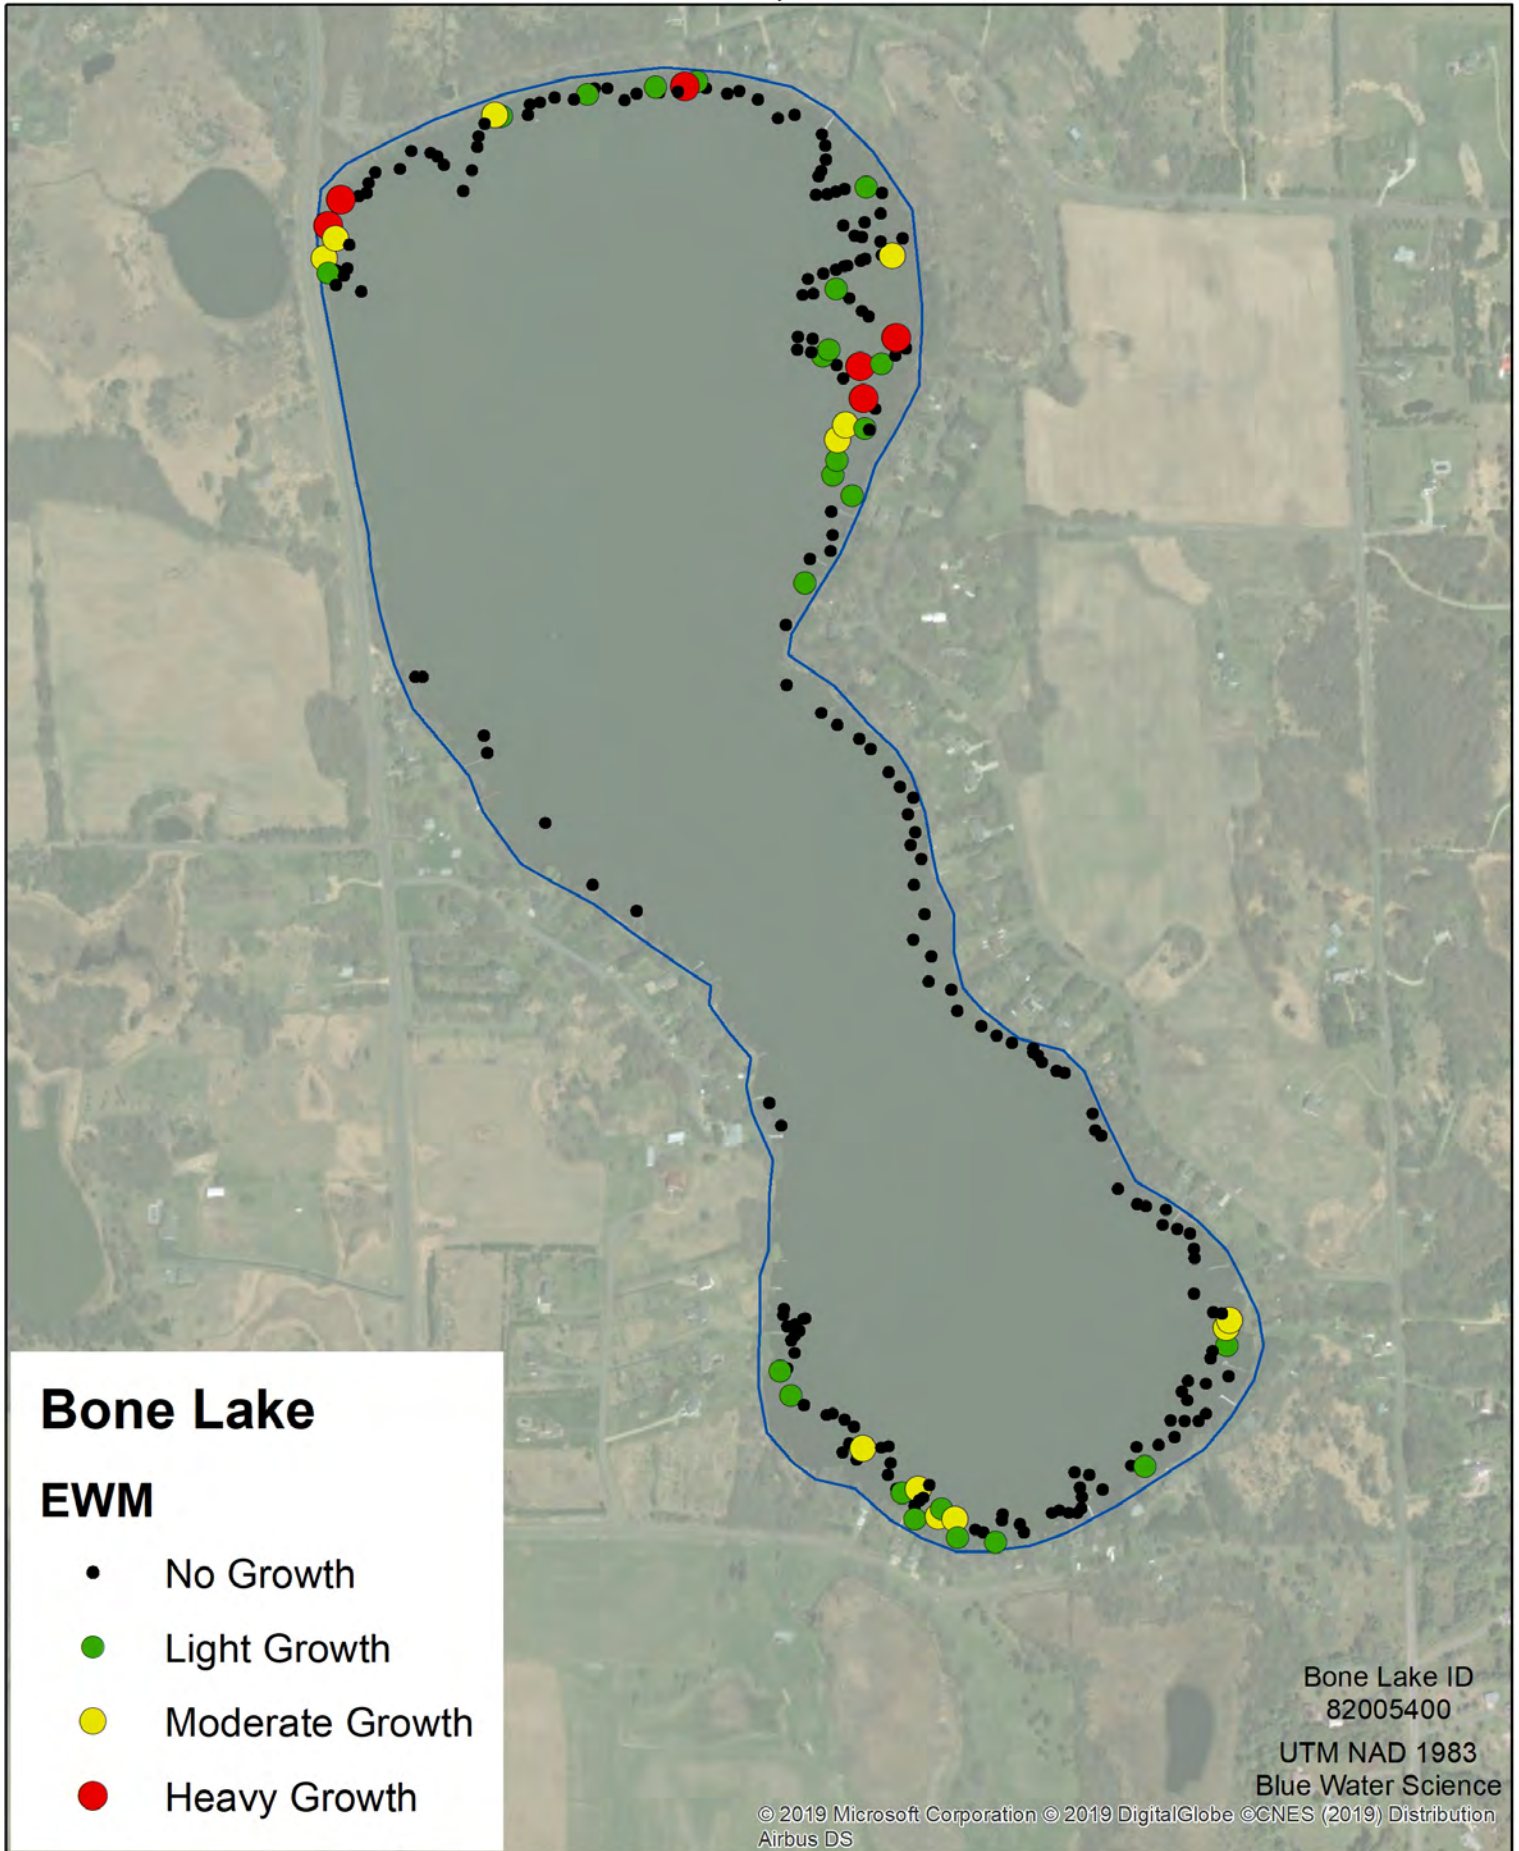

Bone Lake Eurasian Watermilfoil Delineation

June 6, 2019

Bone Lake Eurasian Watermilfoil Assessment August 28, 2019

Figure 6. EWM coverage for Bone Lake on August 28, 2019.

Key: green = light growth, yellow = moderate growth, red = heavy growth, black = no EWM growth, and blue shading = 150 foot buffer from shore.