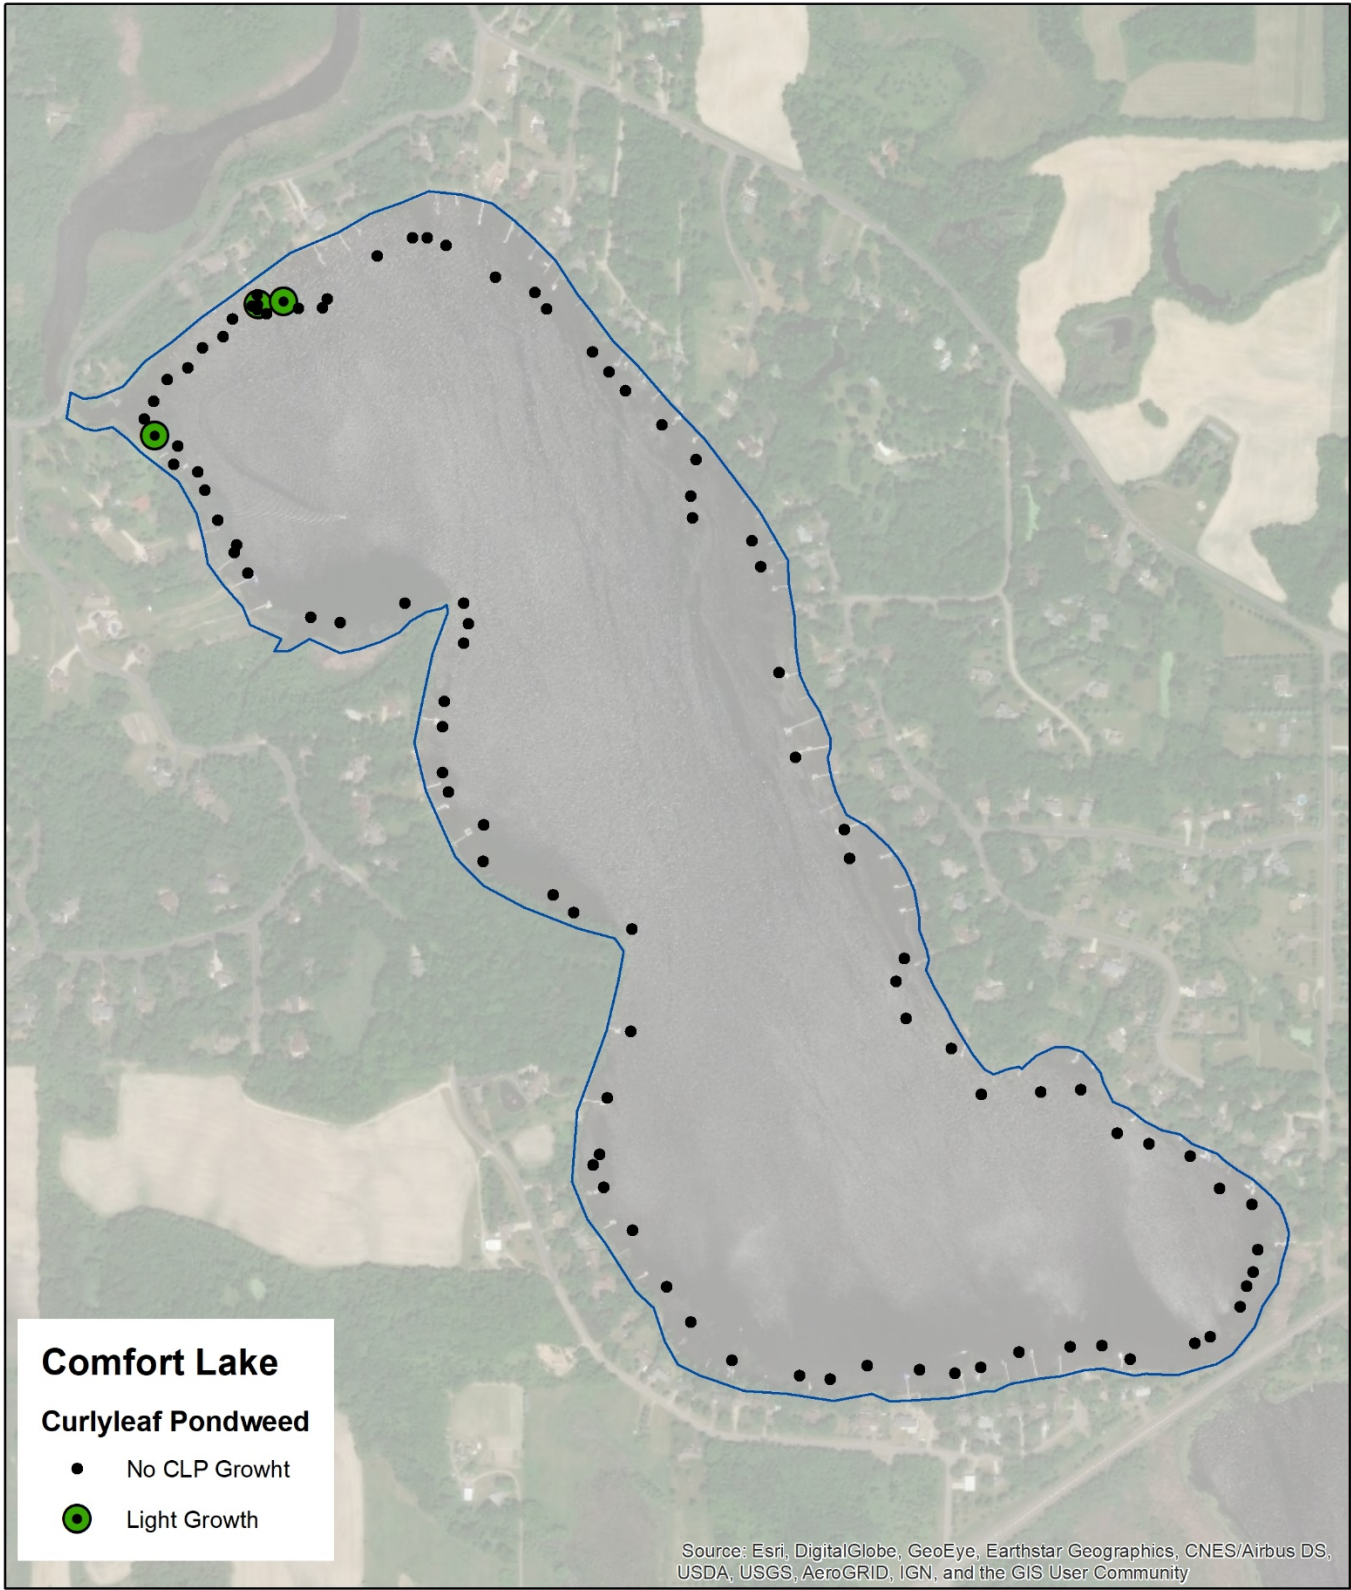

Comfort Lake Curlyleaf Pondweed Delineation May 1, 2019

Comfort Lake ID
13005300

UTM NAD 1983
Blue Water Science